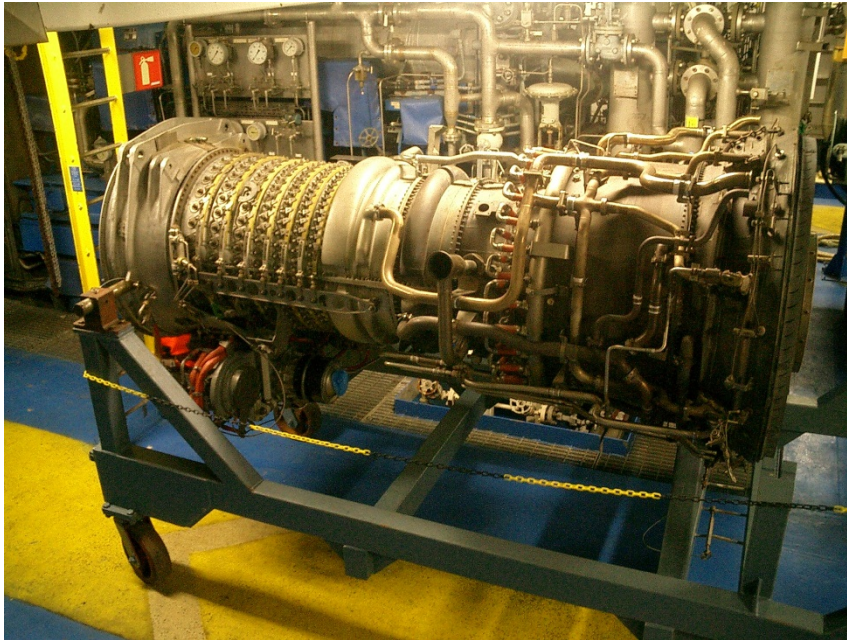

GAS TURBINE TYPES

We have experience with deliveries to the following gas turbine types

- LM1600
- LM2500
- LM2500+
- LM6000
- PGT 25
- PGT 25+
- Avon
- RB211
- Mars

LM2500 gas turbine